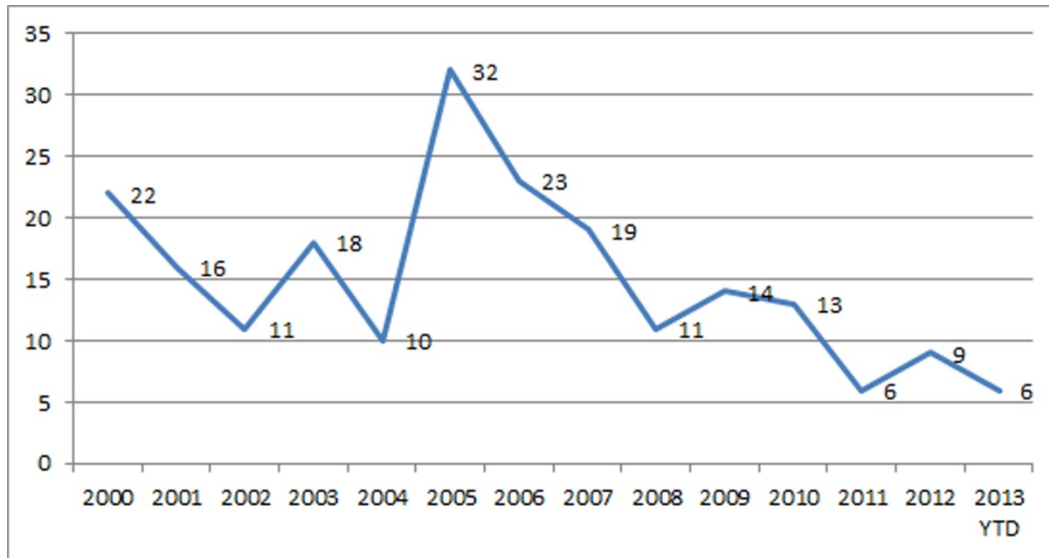

Lee County Bicyclist Fatalities

Source: 2005-2010 fatality data from Florida Highway Safety and Motor Vehicles: Traffic Crash Report 2009
2011-2013 preliminary data from Lee DOT

Lee County Bicyclist Injuries

Source: Injury data from Florida Highway Safety and Motor Vehicles: Trash Crash Statistics Report 2010

Lee County Pedestrian Fatalities

Source: 2005-2010 fatality data from Florida Highway Safety and Motor Vehicles: Traffic Crash Report 2009
2011-2013 preliminary data from Lee DOT