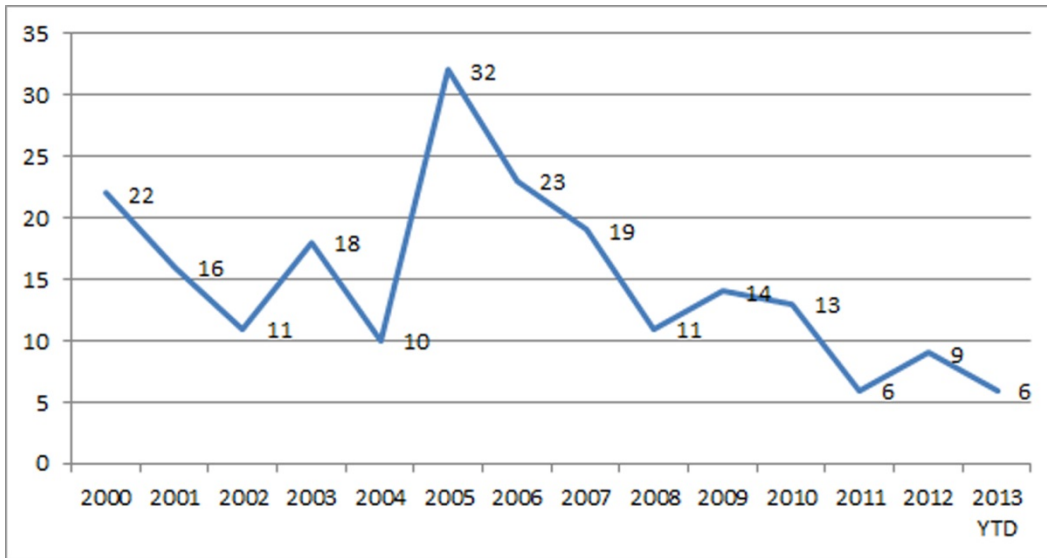

Lee County Bicyclist Fatalities

Source: 2005-2010 fatality data from Florida Highway Safety and Motor Vehicles: Traffic Crash Report 2009
2011-2013 preliminary data from Lee DOT

Lee County Bicyclist Injuries

Source: Injury data from Florida Highway Safety and Motor Vehicles: Trash Crash Statistics Report 2010

Lee County Pedestrian Fatalities

Source: 2005-2010 fatality data from Florida Highway Safety and Motor Vehicles: Traffic Crash Report 2009
2011-2013 preliminary data from Lee DOT