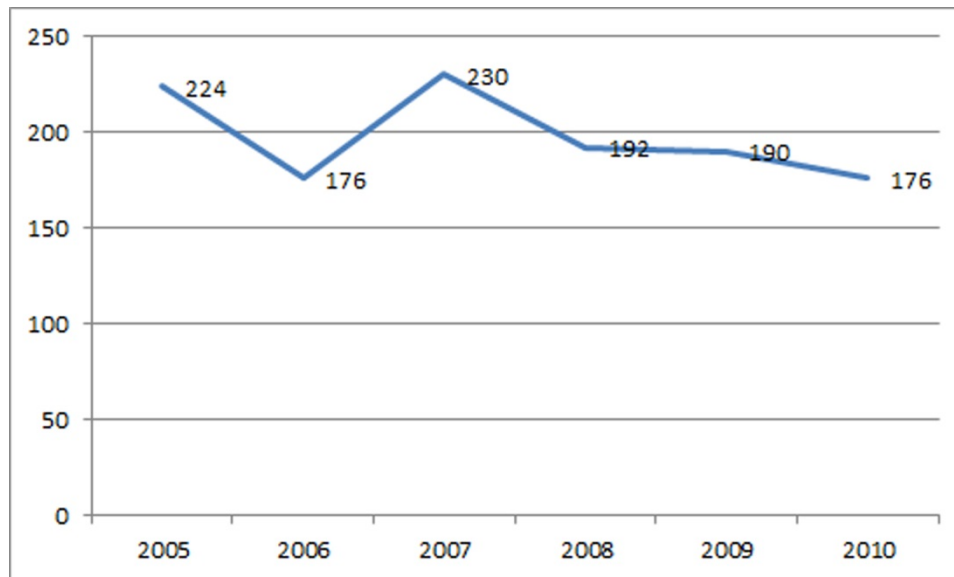

Lee County Bicyclist Fatalities

Source: 2005-2010 fatality data from Florida Highway Safety and Motor Vehicles: Traffic Crash Report 2009
2011-2013 preliminary data from Lee DOT

Lee County Bicyclist Injuries

Source: Injury data from Florida Highway Safety and Motor Vehicles: Trash Crash Statistics Report 2010

Lee County Pedestrian Fatalities

Source: 2005-2010 fatality data from Florida Highway Safety and Motor Vehicles: Traffic Crash Report 2009
2011-2013 preliminary data from Lee DOT

Lee County Pedestrian Injuries

Source: Injury data from Florida Highway Safety and Motor Vehicles: Trash Crash Statistics Report 2010