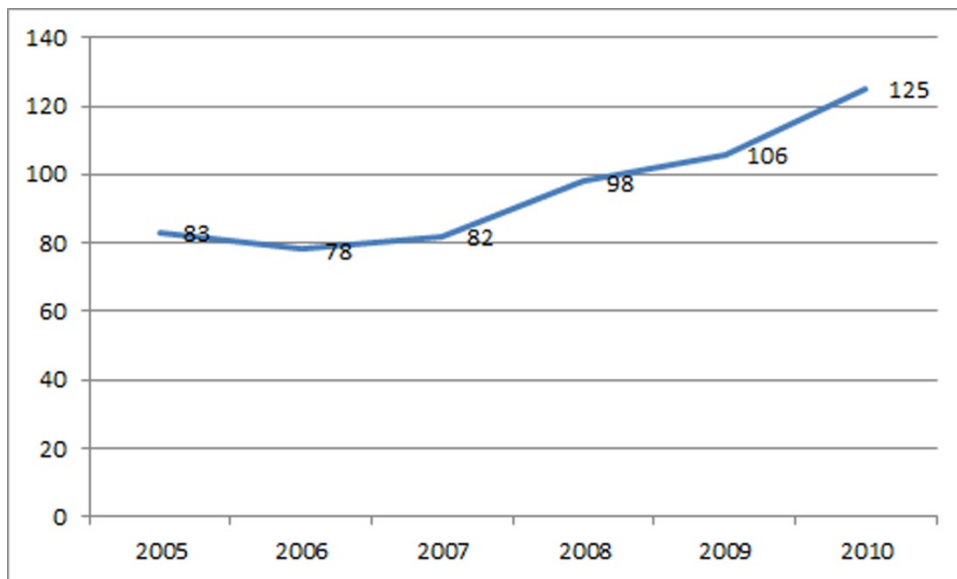

Lee County Bicyclist Fatalities

Source: 2005-2010 fatality data from Florida Highway Safety and Motor Vehicles: Traffic Crash Report 2009
2011-2013 preliminary data from Lee DOT

Lee County Bicyclist Injuries

Source: Injury data from Florida Highway Safety and Motor Vehicles: Trash Crash Statistics Report 2010

Lee County Pedestrian Fatalities

Source: 2005-2010 fatality data from Florida Highway Safety and Motor Vehicles: Traffic Crash Report 2009
2011-2013 preliminary data from Lee DOT