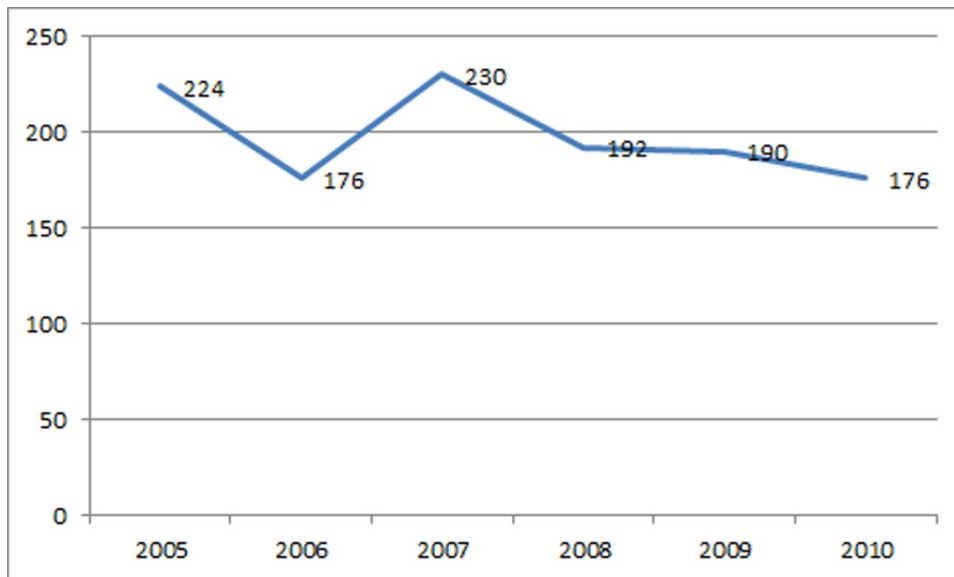

Lee County Bicyclist Fatalities

Source: 2005-2010 fatality data from Florida Highway Safety and Motor Vehicles: Traffic Crash Report 2009
2011-2013 preliminary data from Lee DOT

Lee County Bicyclist Injuries

Source: Injury data from Florida Highway Safety and Motor Vehicles: Trash Crash Statistics Report 2010

Lee County Pedestrian Fatalities

Source: 2005-2010 fatality data from Florida Highway Safety and Motor Vehicles: Traffic Crash Report 2009
2011-2013 preliminary data from Lee DOT

Lee County Pedestrian Injuries

Source: Injury data from Florida Highway Safety and Motor Vehicles: Trash Crash Statistics Report 2010