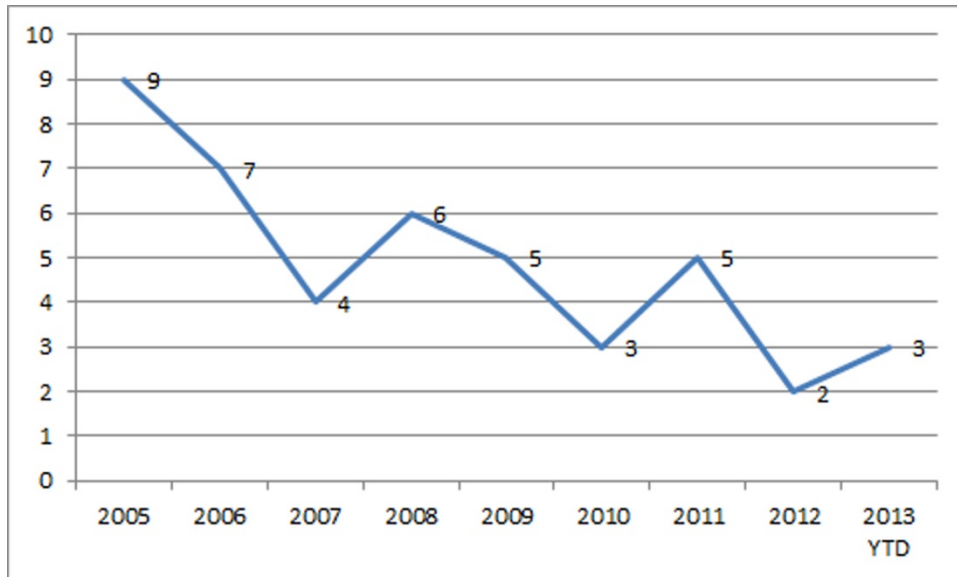

Lee County Bicyclist Fatalities

Source: 2005-2010 fatality data from Florida Highway Safety and Motor Vehicles: Traffic Crash Report 2009
2011-2013 preliminary data from Lee DOT

Lee County Bicyclist Injuries

Source: Injury data from Florida Highway Safety and Motor Vehicles: Trash Crash Statistics Report 2010

Lee County Pedestrian Fatalities

Source: 2005-2010 fatality data from Florida Highway Safety and Motor Vehicles: Traffic Crash Report 2009
2011-2013 preliminary data from Lee DOT