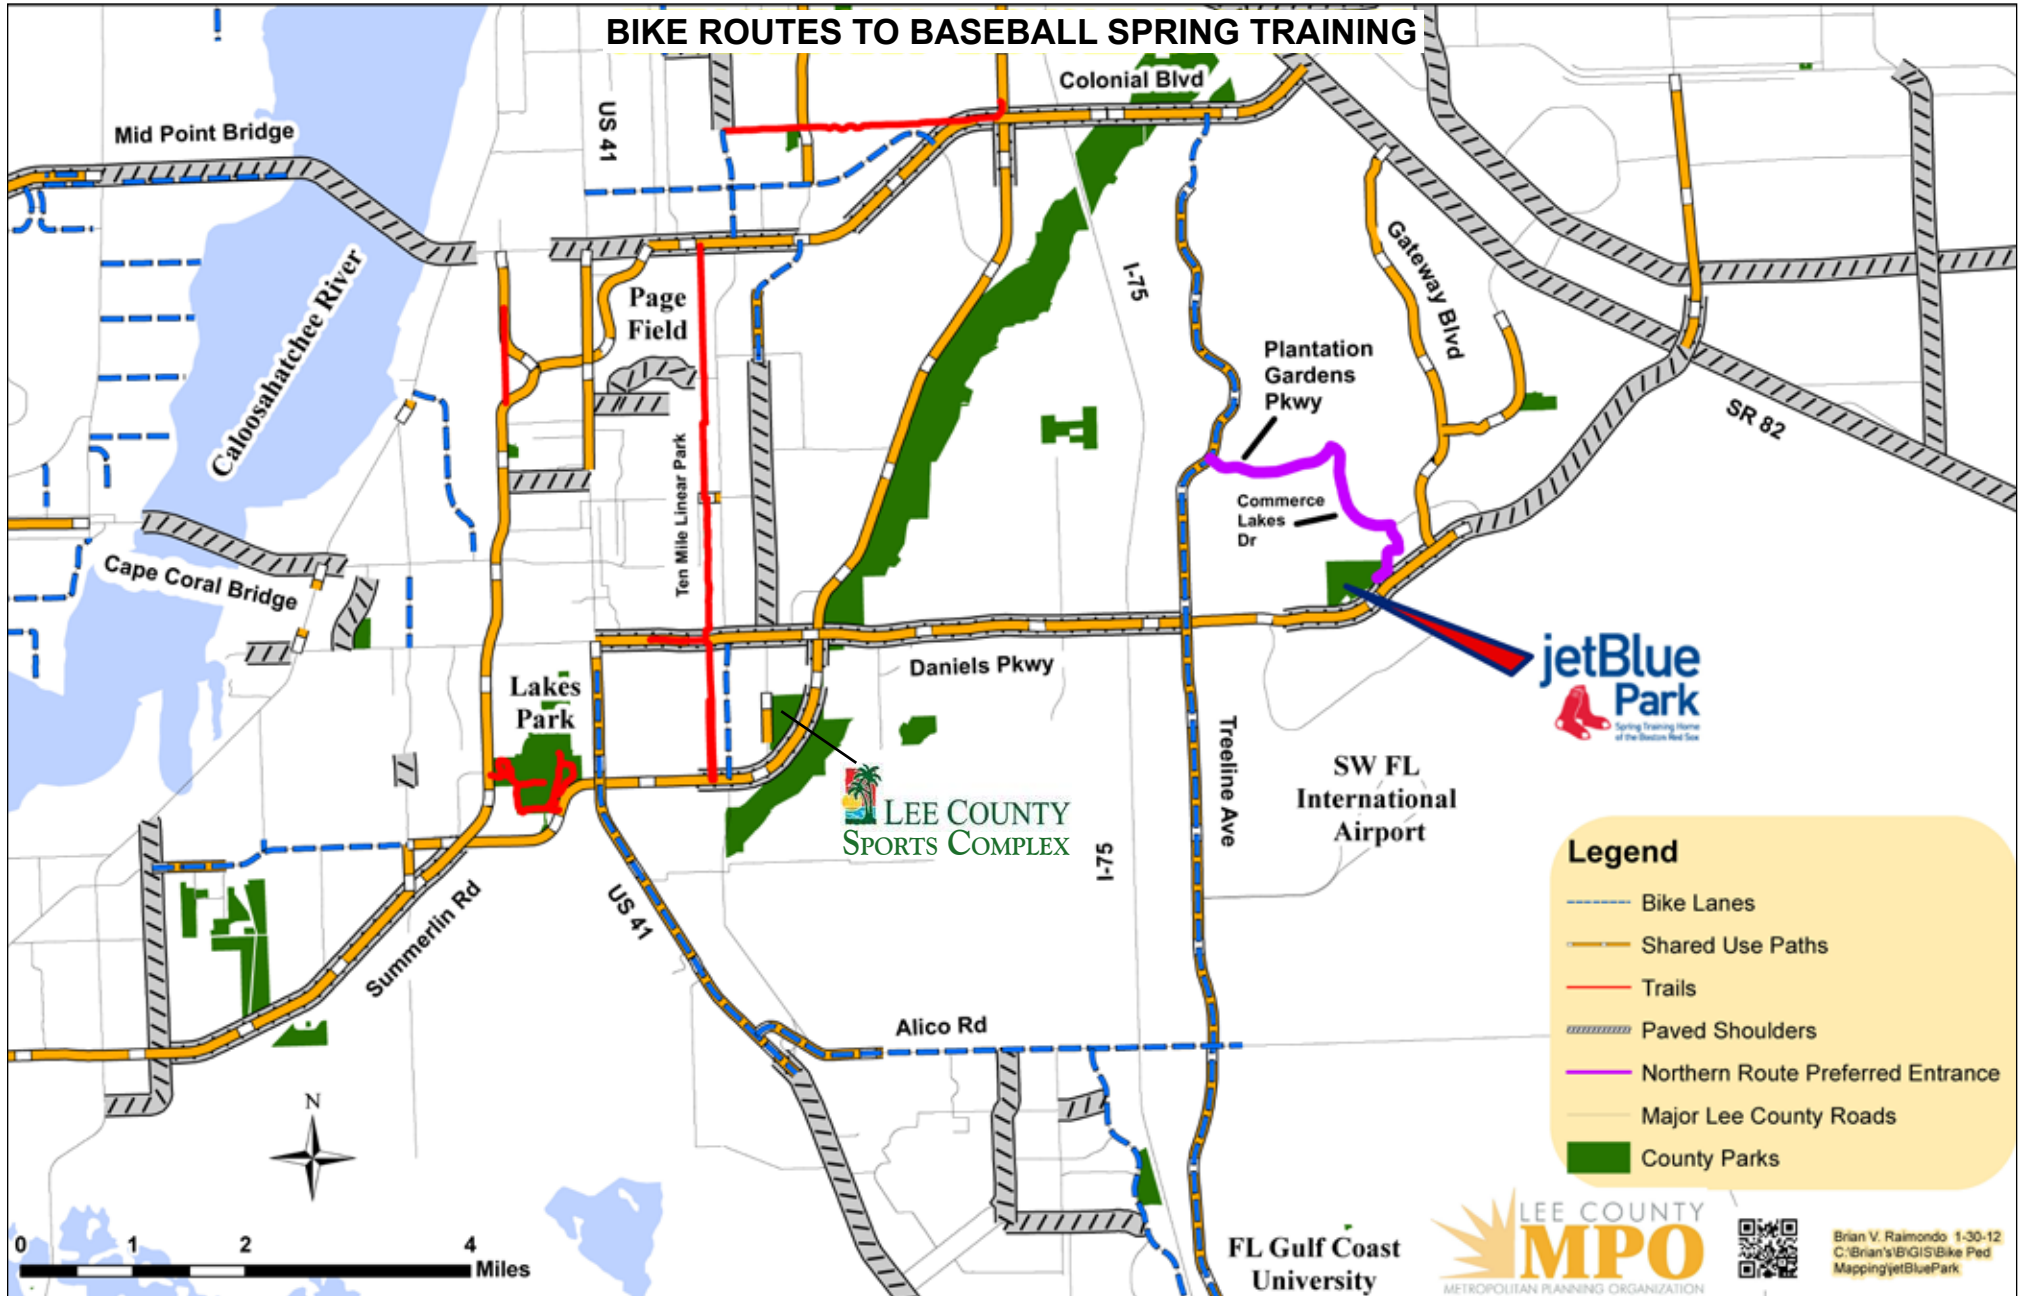

BIKE ROUTES TO BASEBALL SPRING TRAINING

Legend

- --- Bike Lanes
- --- Shared Use Paths
- --- Trails
- Paved Shoulders
- --- Northern Route Preferred Entrance
- Major Lee County Roads
- County Parks

0 1 2 4 Miles

FL Gulf Coast University