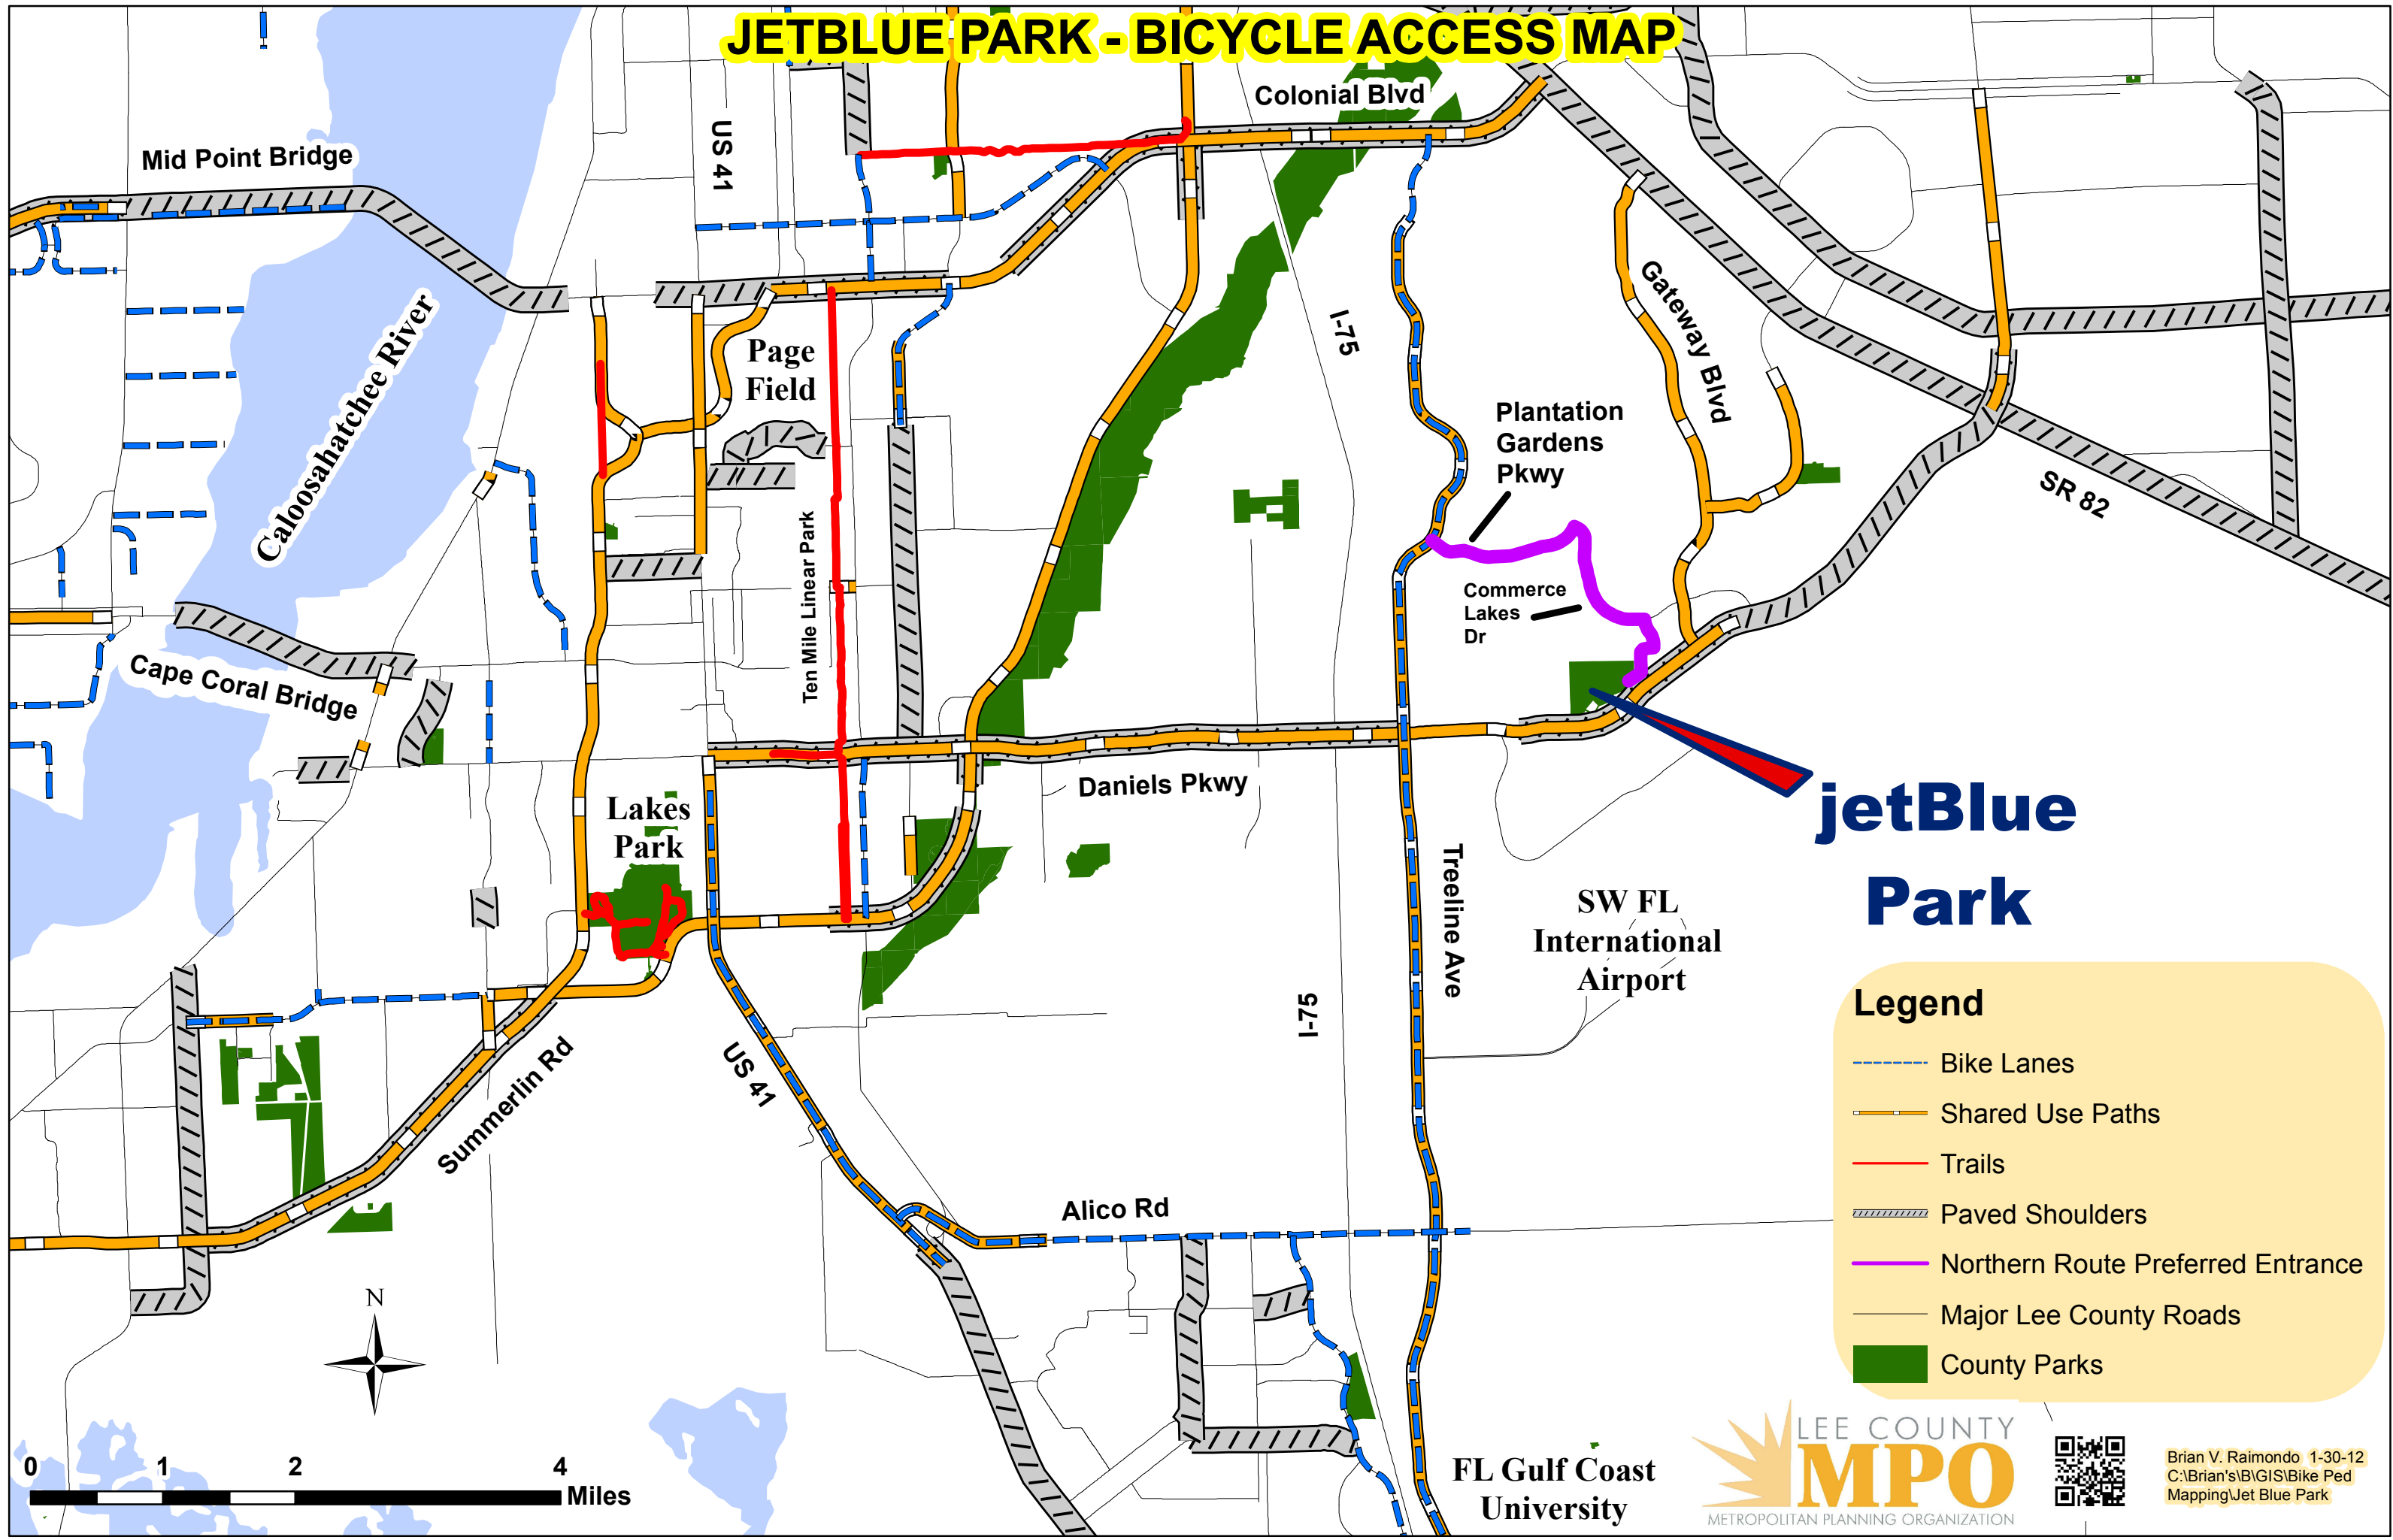

JETBLUE PARK - BICYCLE ACCESS MAP

jetBlue Park

Legend

- Bike Lanes
- Shared Use Paths
- Trails
- Paved Shoulders
- Northern Route Preferred Entrance
- Major Lee County Roads
- County Parks

FL Gulf Coast University

Brian V. Raimondo 1-30-12
C:\Brian's\BIGIS\Bike Ped Mapping\Jet Blue Park